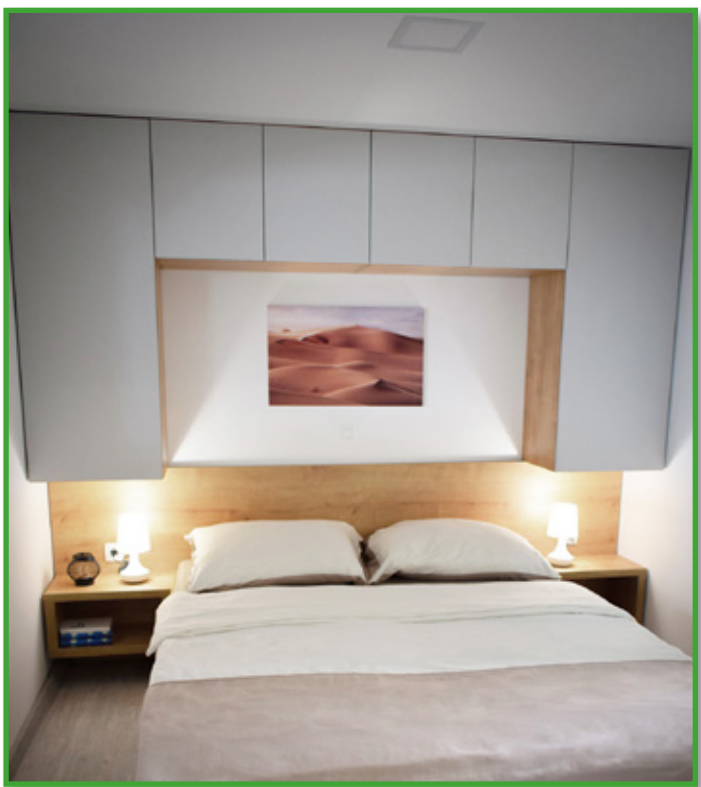

Vitolina Homes

Location: Prevalje, Slovenia

Used products:

Date of project: