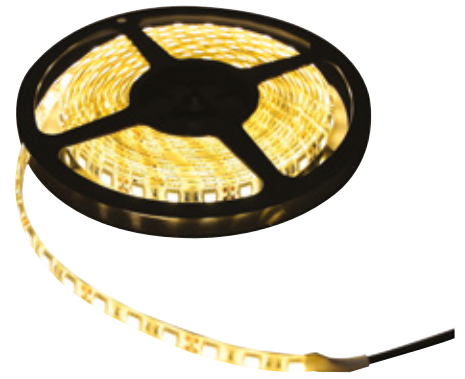

Apartment houses

Location: Island Brac, Croatia

Used products: LSJA30W (2 pcs) LED streetlights
and LED stripes

Date of project: 2015 - 2016