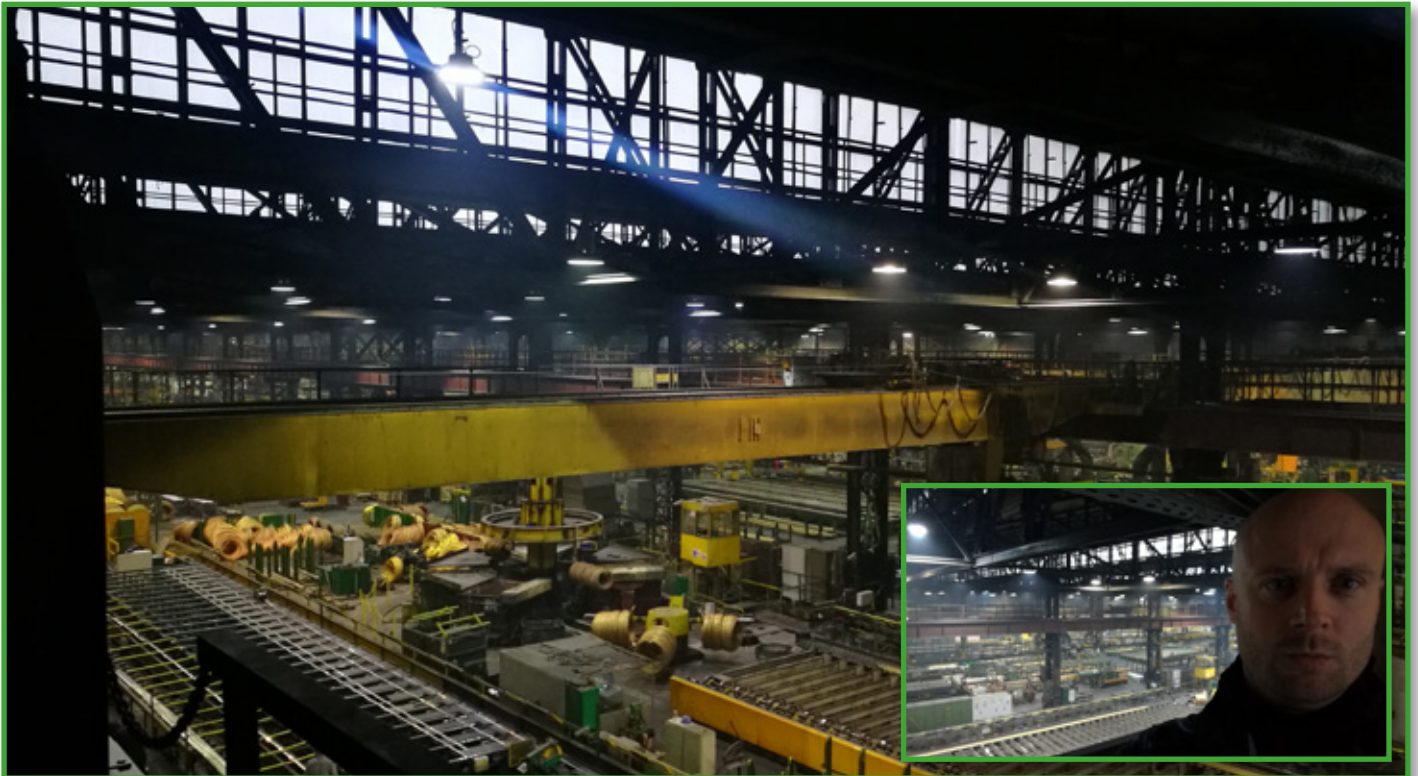

Date of project: 2019

Walcownia Metali Dzierżycie S.A.

Location: Czechowice-Dzierżycie, Poland

Used products: LHBP160W, LHBP200W,
LHBU100W

Date of project: 2017

Walcownia Metali Dzierzice S.A.

Location: Czechowice-Dzierzice, Poland